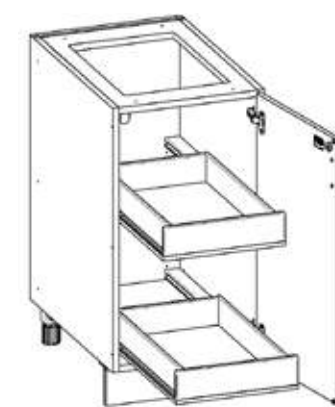

SELECT YOUR CABINETS

FULL HEIGHT DOOR - 1 DOOR

TWO PULLOUT DRAWERS

NOTES:

- 12" - 21" Wide available in 3" Increments
- 24" & 27" Deep
- Hinged L or R

BFCC