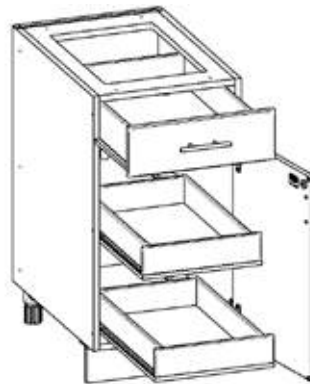

1 DOOR - 1 DRAWER

SELECT YOUR CABINETS

ADJUSTABLE SHELF

NOTES:

- 12" - 21" Wide available in 3" Increments
- 24" & 27" Deep
- Hinged L or R
- Adjustable shelf settings

BCAC

ADJUSTABLE SHELF WITH PULLOUT DRAWER

NOTES:

- 12" - 21" Wide available in 3" Increments
- 24" & 27" Deep
- Hinged L or R
- Adjustable shelf settings

BCBC

2 PULLOUT DRAWERS

NOTES:

- 12" - 21" Wide available in 3" Increments
- 24" & 27" Deep
- Hinged L or R

BCCC

SELECT YOUR CABINETS

1 DOOR - 1 DRAWER

TRASH CAN PULLOUT

NOTES:

- 18" & 21" Wide
- 24" & 27" Deep
- Hinged L or R
- Wastebasket included

BCDC

HAMMERED BLACK ON ELM