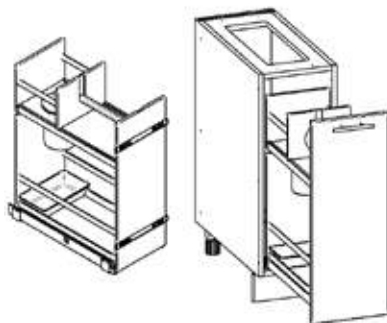

CLEANING ORGANIZER

NOTES:

- 12" Wide
- 24" & 27" Deep

BKBC

*Comes with paper towel holder, 2 quart canister, and a tray

NOTE: Components are also available separately.