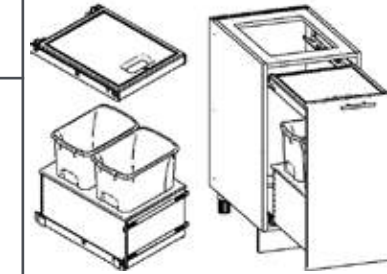

SELECT YOUR CABINETS

CUTTING BOARD WITH BOTTOM MOUNT WASTE UNIT

NOTES:

- 18" & 21" Wide
- 24" & 27" Deep

BKDC

*Comes with a removable Maple cutting board and 2 wastebaskets

NOTE: Cutting board must be treated with food grade mineral oil to prolong