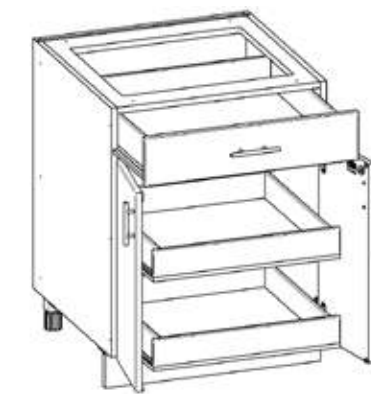

2 DOOR - 1 DRAWER

SELECT YOUR CABINETS

ADJUSTABLE SHELF

NOTES:

- 24" - 36" Wide available in 3" Increments
- 24" & 27" Deep
- Adjustable shelf settings

BDAC

ADJUSTABLE SHELF WITH PULLOUT DRAWER

NOTES:

- 24" - 36" Wide available in 3" Increments
- 24" & 27" Deep
- Adjustable shelf settings

BDBC

2 PULLOUT DRAWERS

NOTES:

- 24" - 36" Wide available in 3" Increments
- 24" & 27" Deep

BDCC

SELECT YOUR CABINETS

REFRIGERATOR CABINET

FRIDGE CABINET

NOTES:

- Fits 15", 18", 21", 24" & 24.5"
- Refrigerators
- Keegerators
- Wine Coolers
- Ice Makers

BFFC

ASPEN ON ASPEN